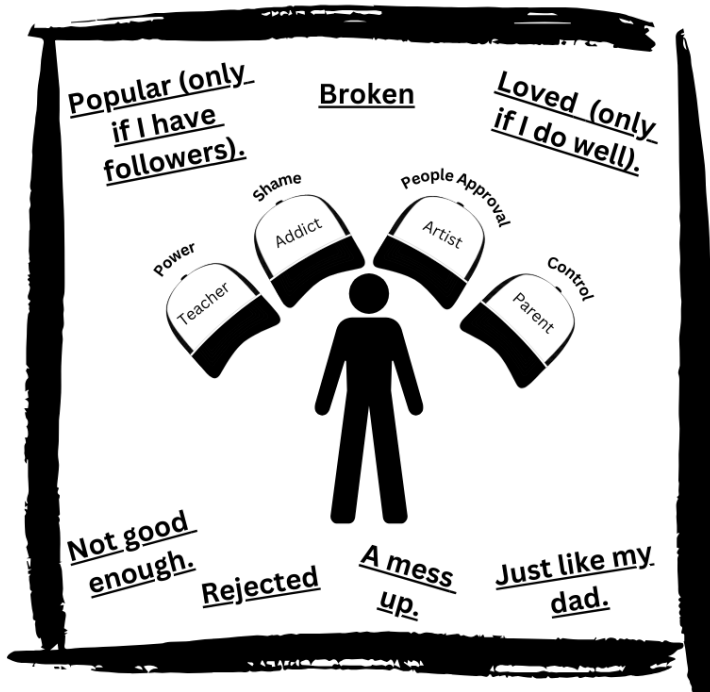

Unhealthy Identity

The Hats: This person wears the hats (identities) of a teacher, addict, artist, and parent. What governs these hats are negative things such as the world's influence and the lies of the enemy. If these hats get removed (for whatever reason), this person will still have instability, disorder, and lack of purpose in their lives because what ruled them was not of the Lord.

The Bold Underline Print: This person's overall belief about themselves is also rooted and boxed in by the deceits of the world and other various negative influences. They will truly not live in freedom and peace until they are rooted in Christ.

Healthy Identity

The Hats: This person wears the same hats (identities) from above. However, what rules these roles are Godly things. If a hat gets taken away, the person will continue to be stable because what governed them was the Lord.

The Bold Underline Print: This person's overall belief system is in Christ. They may have days they are attacked and feel "stuck" but they can renew their mind to truth quickly because they are wrapped and circled in the love of Christ. They are operating in God's truths by staying in the depths of the Secret Place. The Secret Place at its core, it is a life that remains in the hiddenness of Jesus. One way to stay hidden in the Lord, is to remain in all that He says you are, your identities in Him!