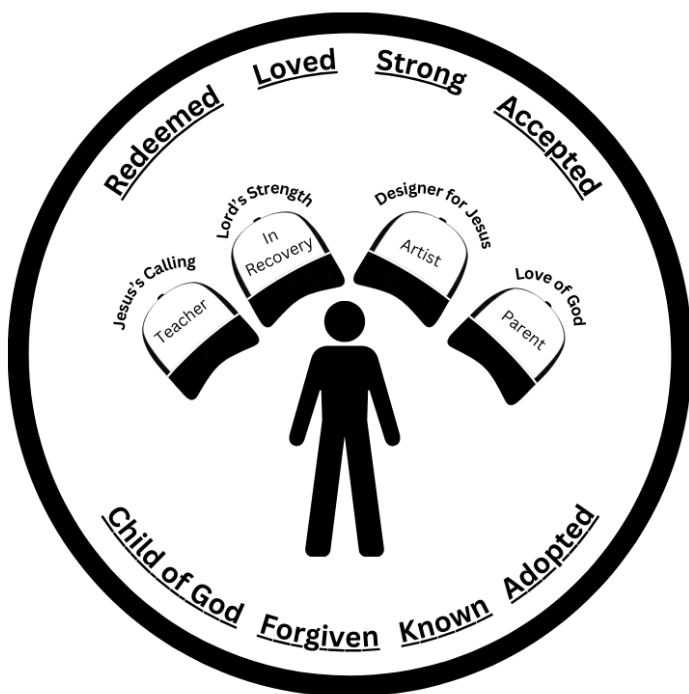

Unhealthy Identity

The Hats: This person wears the hats (identities) of a teacher, addict, artist, and parent. What governs these hats are negative things such as the world's influence and the lies of the enemy. If these hats get removed (for whatever reason), this person will still have instability, disorder, and lack of purpose in their lives because what ruled them was not of the Lord.

The Bold Underline Print: This person's overall belief about themselves is also rooted and boxed in by the deceits of the world and other various negative influences. They will truly not live in freedom and peace until they are rooted in Christ.

Healthy Identity

The Hats: This person wears the same hats (identities) from above. However, what rules these roles are Godly things. If a hat gets taken away, the person will continue to be stable because what governed them was the Lord.

The Bold Underline Print: This person's overall belief system is in Christ. They may have days they are attacked and feel "stuck" but they can renew their mind to truth quickly because they are wrapped and circled in the love of Christ. They are operating in God's truths by staying in the depths of the Secret Place. The Secret Place at its core, it is a life that remains in the hiddenness of Jesus. One way to stay hidden in the Lord, is to remain in all that He says you are, your identities in Him!